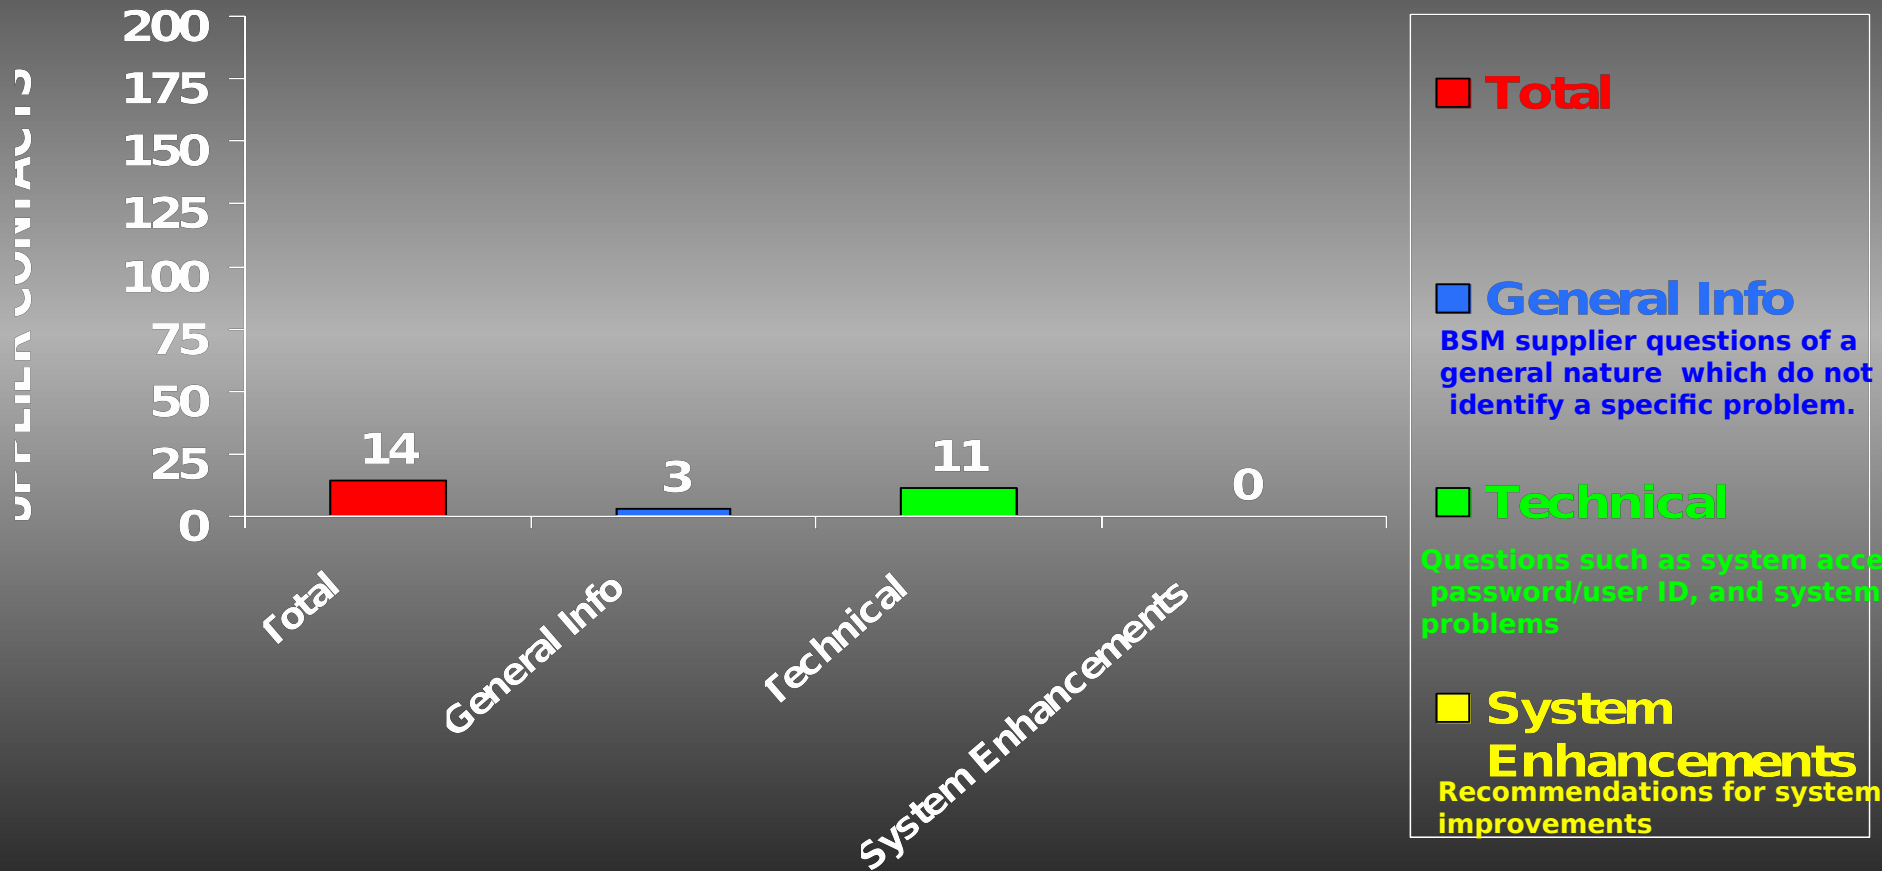

SRweb RELATED CONTACTS

As of 22 Apr 04

CONTACTS

SRweb RELATED CONTACTS

WEEK OF 16-22 Apr 04

SRweb ISSUES

Average Resolution Time
16-22 Apr 04

GOAL: LESS THAN 48 HOURS

SRweb ISSUES

Average Resolution Time (Trend)

GOAL: LESS THAN 48 HOURS

AGED SRweb REMEDY ISSUES

TECHNICAL ISSUES NOT RESOLVED WITHIN 48 HOUR
SUSPENSE

AS OF 16-22 Apr 04